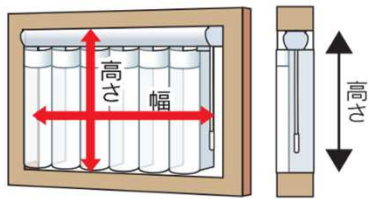

寸法の測り方

ボタンタイプ・コード&チェーンタイプ共通

※本製品は木部取付専用です。カーテンレールには取り付けできません。

- 窓枠の内側に
  取り付ける場合

幅・高さとも窓枠の内側寸法より
1cm程度差し引いてください。

- 窓枠サイズでぴったり
  取り付ける場合